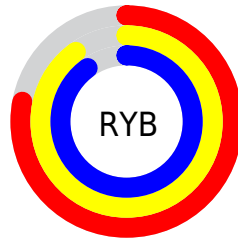

- Red (78%)
- Yellow (90%)
- Blue (90%)