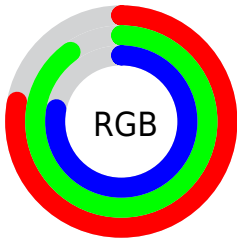

Distribution

- Red (78%)
- Green (90%)
- Blue (78%)