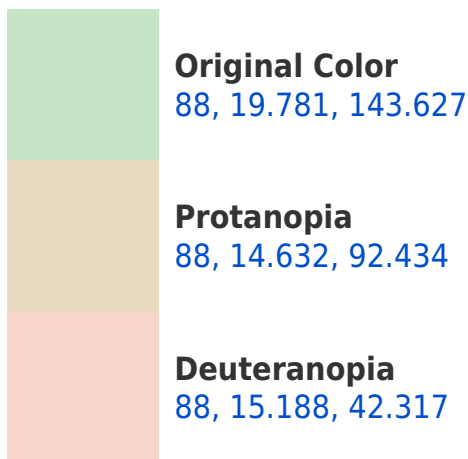

Color Blindness Simulation

Color vision deficiency is a very complex topic, and I could not describe the different causes any better than Wikipedia does, so if you want to learn more, you should check out their [article about color blindness](#).

Dichromacy