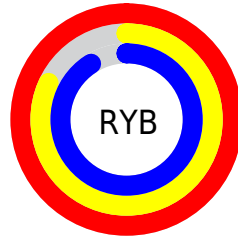

# Details

The CIELCh color **88, 20.748, 344.039** is a light color, and the websafe version is hex **FFCCCC**. A complement of this color would be **96, 20.320, 160.951**, and the grayscale version is **89, 0.011, 296.813**.

A 20% lighter version of the original color is **100, 0.012, 296.813**, and **68, 20.895, 344.365** is the 20% darker color. If you saturate the color by 10%, you get **82, 32.408, 345.050**, and if you desaturate by 10%, it is **94, 9.190, 343.116**.

# Distribution

Red (100%)

Green (82%)

Blue (91%)

Red (100%)

Yellow (82%)

Blue (91%)

Cyan (0%)