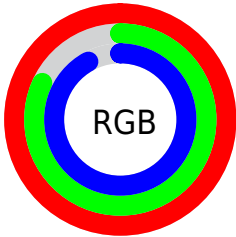

Distribution

Red (100%)

Green (82%)

Blue (92%)