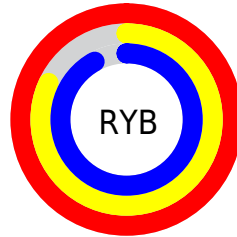

# Details

The CIELCh color **88, 21.354, 341.766** is a light color, and the websafe version is hex **FFCCFF**. A complement of this color would be **96, 20.999, 158.798**, and the grayscale version is **89, 0.011, 296.813**.

A 20% lighter version of the original color is **100, 0.012, 296.813**, and **68, 21.524, 341.973** is the 20% darker color. If you saturate the color by 10%, you get **82, 33.304, 342.717**, and if you desaturate by 10%, it is **94, 9.475, 340.889**.

# Distribution

Red (100%)

Green (82%)

Blue (92%)

Red (100%)

Yellow (82%)

Blue (92%)

Cyan (0%)