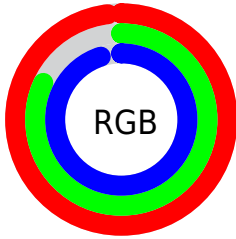

Distribution

Red (98%)

Green (82%)

Blue (95%)