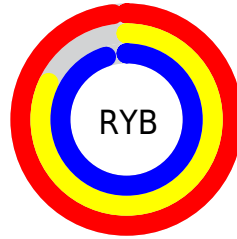

## Conversions Part 2

<b>Format</b>	<b>Color</b>
R <sub>Y</sub> B	251, 208, 243
Decimal	16503027
CIE Lab	88.00, 20.82, -11.49
CIE LCh	88, 23.779, 331.106
Yxy	72.0653, 0.3202, 0.2940
Android (android.graphics.Color)	4294693107 (0xFFFBD0F3)
YUV	224.8470, 8.9494, 22.9362
Hunter-Lab	84.8913, 16.4788, -6.6036

# Details

The CIELCh color **88, 23.779, 331.106** is a light color, and the websafe version is hex **FFCCFF**. A complement of this color would be **95, 23.696, 148.878**, and the grayscale version is **89, 0.011, 296.813**.

A 20% lighter version of the original color is **100, 0.012, 296.813**, and **68, 24.080, 330.811** is the 20% darker color. If you saturate the color by 10%, you get **82, 37.700, 331.769**, and if you desaturate by 10%, it is **94, 9.842, 330.450**.

# Distribution

Red (98%)

Green (82%)

Blue (95%)

Red (98%)

Yellow (82%)

Blue (95%)

Cyan (0%)