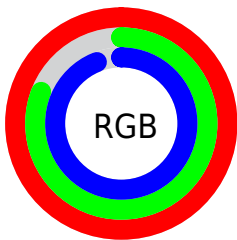

Distribution

Red (100%)

Green (81%)

Blue (94%)