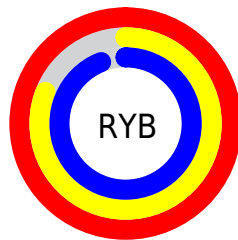

# Details

The CIELCh color **88, 24.232, 336.132** is a light color, and the websafe version is hex **FFCCFF**. A complement of this color would be **96, 24.023, 153.371**, and the grayscale version is **89, 0.011, 296.813**.

A 20% lighter version of the original color is **100, 0.012, 296.813**, and **68, 24.528, 336.100** is the 20% darker color. If you saturate the color by 10%, you get **82, 37.165, 336.929**, and if you desaturate by 10%, it is **94, 11.288, 335.376**.

# Distribution

Red (100%)

Green (81%)

Blue (94%)

Red (100%)

Yellow (81%)

Blue (94%)

Cyan (0%)