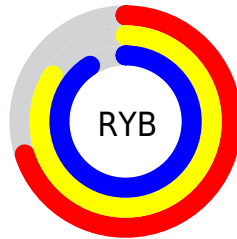

- Red (70%)
- Yellow (84%)
- Blue (91%)