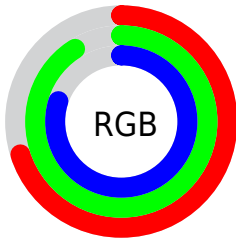

Distribution

- Red (70%)
- Green (91%)
- Blue (80%)