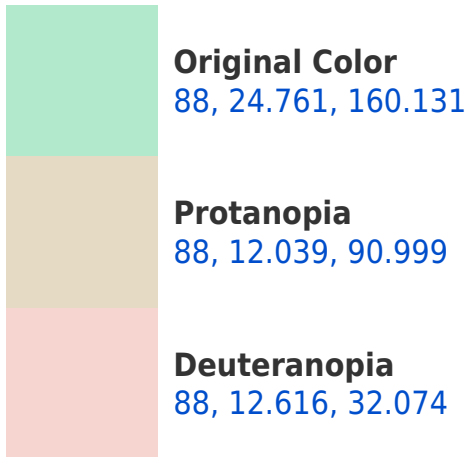

# Black Background

This preview shows how the CIELCh color 88, 24.761, 160.131 looks on a black background.

## **Background**

This preview shows how black text looks on a background with the CIELCh color 88, 24.761, 160.131.

This preview shows how white text looks on a background with the CIELCh color 88, 24.761, 160.131.

## Dichromacy

**Tritanopia**  
88, 16.143, 234.492

# Trichromacy

**Original Color**  
88, 24.761, 160.131

**Protanomaly**  
88, 13.547, 131.480

**Deuteranomaly**  
88, 6.772, 106.491

**Tritanomaly**  
88, 15.494, 200.338