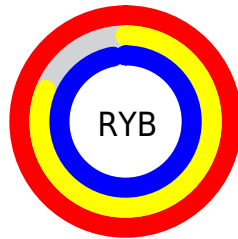

## Conversions Part 2

<b>Format</b>	<b>Color</b>
<a href="#">RYB</a>	<a href="#">254, 206, 247</a>
Decimal	<a href="#">16699127</a>
CIELab	<a href="#">88.00, 23.57, -13.69</a>
CIELCh	<a href="#">88, 27.255, 329.844</a>
Yxy	<a href="#">72.0653, 0.3198, 0.2885</a>
Android (android.graphics.Color)	<a href="#">4294889207</a> ( <a href="#">0xFFFECEF7</a> )
YUV	<a href="#">225.0260, 10.8332, 25.4102</a>
Hunter-Lab	<a href="#">84.8913, 19.3957, -8.9160</a>

# Details

The CIELCh color **88, 27.255, 329.844** is a light color, and the websafe version is hex **FFCCFF**. A complement of this color would be **96, 27.184, 147.428**, and the grayscale version is **90, 0.011, 296.813**.

A 20% lighter version of the original color is **100, 0.012, 296.813**, and **68, 27.710, 329.592** is the 20% darker color. If you saturate the color by 10%, you get **82, 41.676, 330.477**, and if you desaturate by 10%, it is **94, 12.761, 329.215**.

# Distribution

Red (100%)

Green (81%)

Blue (97%)

Red (100%)

Yellow (81%)

Blue (97%)

Cyan (0%)