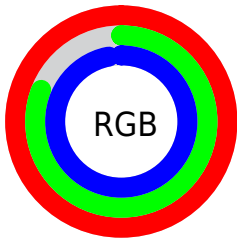

Distribution

Red (100%)

Green (81%)

Blue (97%)