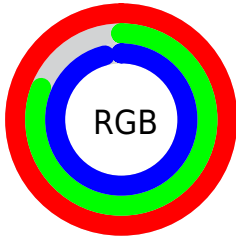

Distribution

Red (100%)

Green (81%)

Blue (96%)