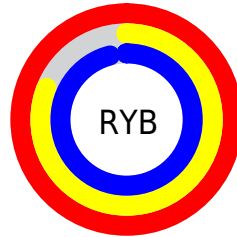

# Details

The CIELCh color **88, 27.080, 331.161** is a light color, and the websafe version is hex **FFCCFF**. A complement of this color would be **96, 26.981, 148.623**, and the grayscale version is **90, 0.011, 296.813**.

A 20% lighter version of the original color is **100, 0.012, 296.813**, and **68, 27.517, 330.962** is the 20% darker color. If you saturate the color by 10%, you get **82, 41.167, 331.817**, and if you desaturate by 10%, it is **94, 12.916, 330.499**.

# Distribution

Red (100%)

Green (81%)

Blue (96%)

Red (100%)

Yellow (81%)

Blue (96%)

Cyan (0%)