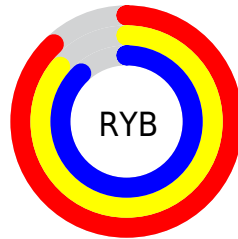

# Details

The CIELCh color **88, 3.633, 319.854** is a light color, and the websafe version is hex **CCCCCC**. A complement of this color would be **89, 3.608, 139.740**, and the grayscale version is **88, 0.010, 296.813**.

A 20% lighter version of the original color is **100, 0.012, 296.813**, and **68, 3.829, 319.905** is the 20% darker color. If you saturate the color by 10%, you get **82, 17.388, 320.359**, and if you desaturate by 10%, it is **94, 9.850, 139.498**.

# Distribution

Red (88%)

Green (86%)

Blue (88%)

Red (88%)

Yellow (86%)

Blue (88%)

Cyan (0%)