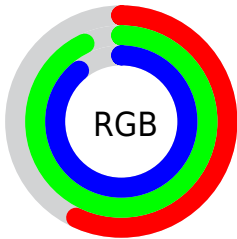

Distribution

- Red (57%)
- Green (93%)
- Blue (89%)