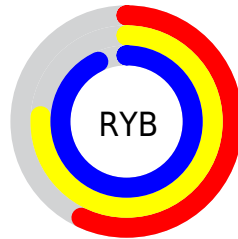

- Red (57%)
- Yellow (76%)
- Blue (93%)