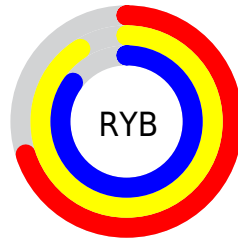

- Red (70%)
- Yellow (91%)
- Blue (85%)