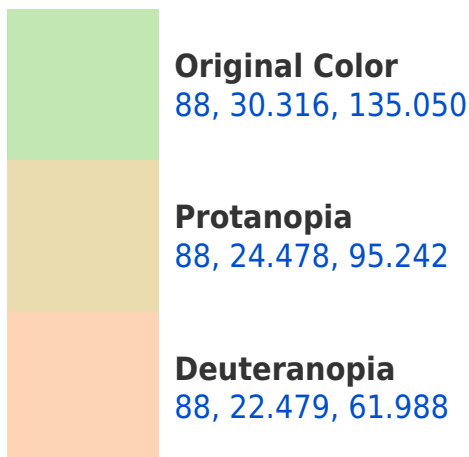

# Black Background

This preview shows how the CIELCh color 88, 30.316, 135.050 looks on a black background.

## **Background**

This preview shows how black text looks on a background with the CIELCh color 88, 30.316, 135.050.

This preview shows how white text looks on a background with the CIELCh color 88, 30.316, 135.050.

## Dichromacy

**Tritanopia**  
88, 11.251, 256.074

# Trichromacy

**Original Color**  
88, 30.316, 135.050

**Protanomaly**  
88, 24.868, 111.651

**Deuteranomaly**  
88, 19.871, 93.922

**Tritanomaly**  
88, 9.917, 177.114