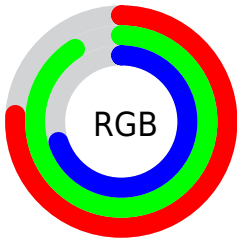

Distribution

- Red (76%)
- Green (91%)
- Blue (70%)