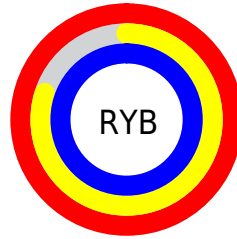

## Conversions Part 2

<b>Format</b>	<b>Color</b>
R <sub>YB</sub>	255, 205, 253
Decimal	16764413
CIE <sub>Lab</sub>	88.00, 25.48, -16.79
CIE <sub>LCh</sub>	88, 30.518, 326.624
Yxy	72.0653, 0.3164, 0.2820
Android (android.graphics.Color)	4294954493 (0xFFFFCDFD)
YUV	225.4220, 13.5960, 25.9399
Hunter-Lab	84.8913, 21.4528, -12.2591

# Details

The CIELCh color **88, 30.518, 326.624** is a light color, and the websafe version is hex **FFCCFF**. A complement of this color would be **96, 30.472, 144.213**, and the grayscale version is **90, 0.011, 296.813**.

A 20% lighter version of the original color is **100, 0.012, 296.813**, and **68, 30.698, 326.914** is the 20% darker color. If you saturate the color by 10%, you get **82, 46.022, 327.146**, and if you desaturate by 10%, it is **94, 14.864, 326.006**.

# Distribution

- Red (100%)
- Green (80%)
- Blue (99%)

- Red (100%)
- Yellow (80%)
- Blue (99%)

- Cyan (0%)
- Magenta (20%)
- Yellow (1%)
- Black (0%)

- Cyan (0%)
- Magenta (20%)
- Yellow (1%)