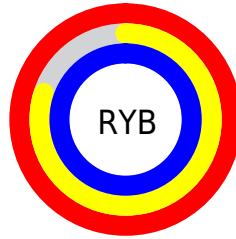

- Red (100%)
- Yellow (80%)
- Blue (100%)