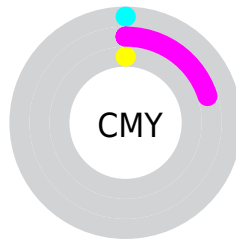

A 20% lighter version of the original color is **100, 0.012, 296.813**, and **68, 31.572, 325.751** is the 20% darker color. If you saturate the color by 10%, you get **82, 47.267, 326.060**, and if you desaturate by 10%, it is **94, 15.309, 324.953**.

Distribution

- Red (100%)
- Green (80%)
- Blue (100%)

- Red (100%)
- Yellow (80%)
- Blue (100%)

- Cyan (0%)
- Magenta (20%)
- Yellow (0%)
- Black (0%)

- Cyan (0%)
- Magenta (20%)
- Yellow (0%)

Brightness & Saturation Gradients

These gradients show how the CIELCh color 88, 31.354, 325.516 changes by changing the brightness by 10 percent. The first figure shows a shift by +10% for each color and the second figure -10%.

Similar to the brightness gradients but the following saturation gradients show a change of the CIELCh color 88, 31.354, 325.516 by changing the saturation by 10% instead.