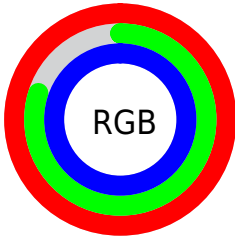

Distribution

- Red (100%)
- Green (80%)
- Blue (100%)