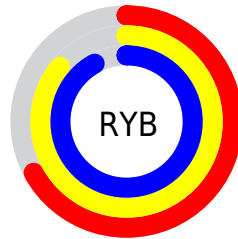

# Details

The CIELCh color **88, 32.126, 153.228** is a light color, and the websafe version is hex **CCFFCC**. A complement of this color would be **77, 32.529, 337.471**, and the grayscale version is **85, 0.010, 296.813**.

A 20% lighter version of the original color is **98, 10.333, 178.556**, and **68, 32.378, 152.955** is the 20% darker color. If you saturate the color by 10%, you get **86, 43.698, 152.174**, and if you desaturate by 10%, it is **90, 20.332, 154.148**.

# Distribution

Red (67%)

Green (92%)

Blue (75%)

Red (67%)

Yellow (86%)

Blue (92%)

Cyan (27%)