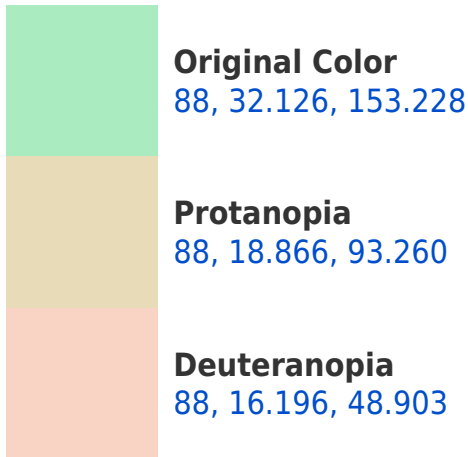

Color Blindness Simulation

Color vision deficiency is a very complex topic, and I could not describe the different causes any better than Wikipedia does, so if you want to learn more, you should check out their [article about color blindness](#).

Dichromacy