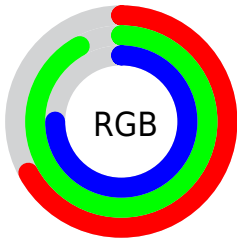

Distribution

Red (67%)

Green (92%)

Blue (75%)