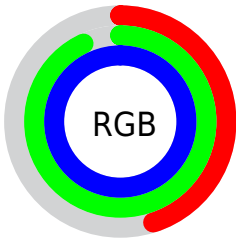

Distribution

- Red (45%)
- Green (93%)
- Blue (100%)