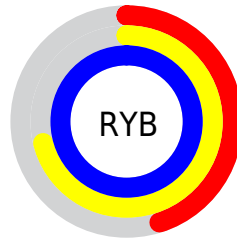

- Red (45%)
- Yellow (71%)
- Blue (100%)