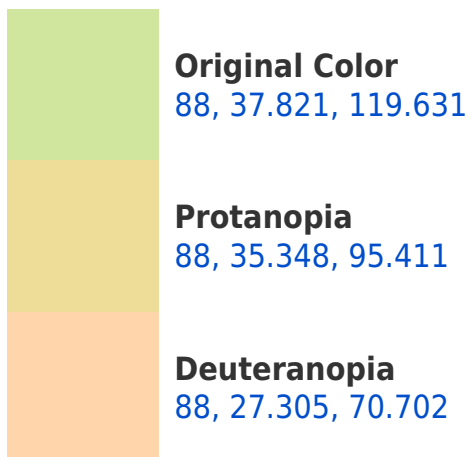

# Black Background

This preview shows how the CIELCh color 88, 37.821, 119.631 looks on a black background.

## Background

This preview shows how black text looks on a background with the CIELCh color 88, 37.821, 119.631.

This preview shows how white text looks on a background with the CIELCh color 88, 37.821, 119.631.

## Dichromacy

**Tritanopia**  
88, 9.411, 290.960

# Trichromacy

**Original Color**  
88, 37.821, 119.631

**Protanomaly**  
88, 35.020, 104.618

**Deuteranomaly**  
88, 28.010, 92.318

**Tritanomaly**  
88, 8.357, 129.953