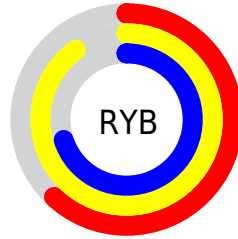

- Red (62%)
- Yellow (90%)
- Blue (70%)