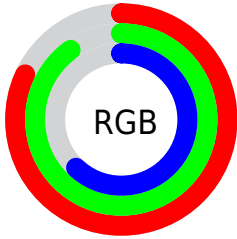

Distribution

- Red (82%)
- Green (90%)
- Blue (62%)