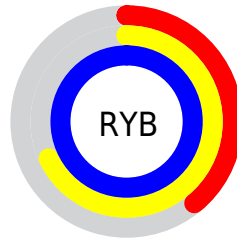

- Red (39%)
- Yellow (68%)
- Blue (100%)