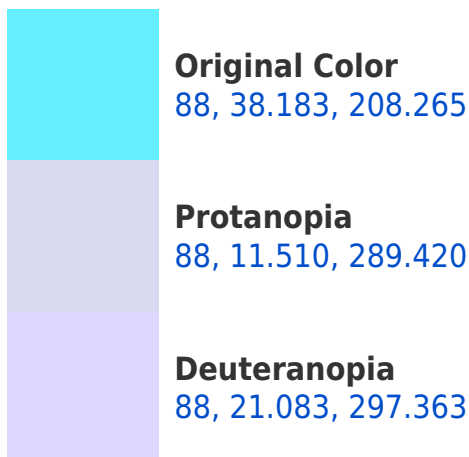

Color Blindness Simulation

Color vision deficiency is a very complex topic, and I could not describe the different causes any better than Wikipedia does, so if you want to learn more, you should check out their [article about color blindness](#).

Dichromacy