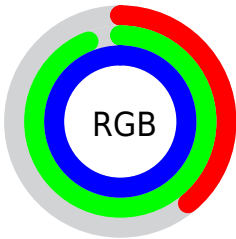

Distribution

- Red (39%)
- Green (94%)
- Blue (100%)