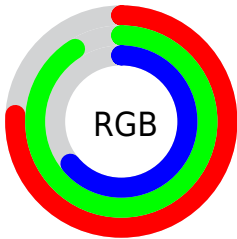

Distribution

- Red (76%)
- Green (91%)
- Blue (64%)