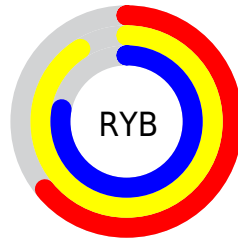

- Red (64%)
- Yellow (91%)
- Blue (78%)