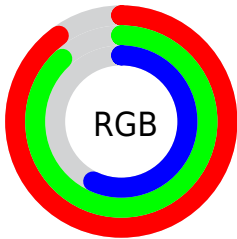

Distribution

- Red (90%)
- Green (88%)
- Blue (57%)