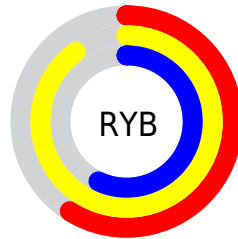

- Red (59%)
- Yellow (90%)
- Blue (57%)