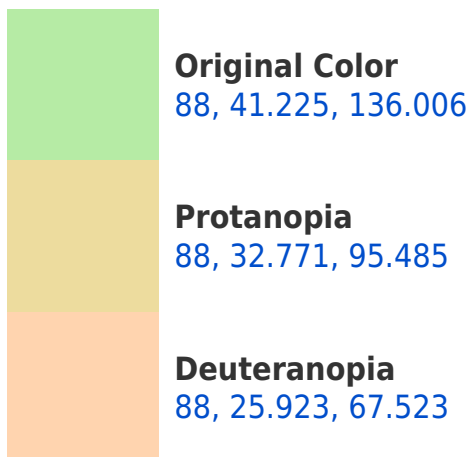

# Black Background

This preview shows how the CIELCh color 88, 41.225, 136.006 looks on a black background.

## Background

This preview shows how black text looks on a background with the CIELCh color 88, 41.225, 136.006.

This preview shows how white text looks on a background with the CIELCh color 88, 41.225, 136.006.

## Dichromacy

**Tritanopia**  
88, 13.517, 243.195

# Trichromacy

**Original Color**  
88, 41.225, 136.006

**Protanomaly**  
88, 33.091, 112.856

**Deuteranomaly**  
87, 25.585, 101.002

**Tritanomaly**  
88, 15.623, 170.433