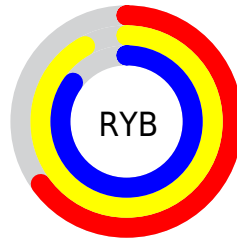

- Red (65%)
- Yellow (92%)
- Blue (85%)