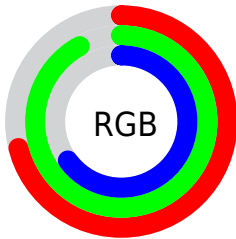

Distribution

- Red (71%)
- Green (92%)
- Blue (65%)