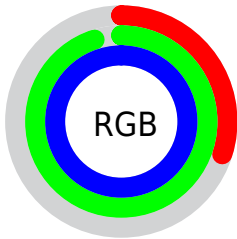

Distribution

- Red (30%)
- Green (95%)
- Blue (100%)