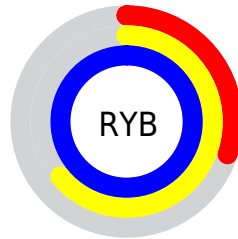

- Red (30%)
- Yellow (64%)
- Blue (100%)