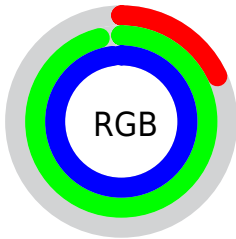

Distribution

- Red (18%)
- Green (96%)
- Blue (98%)