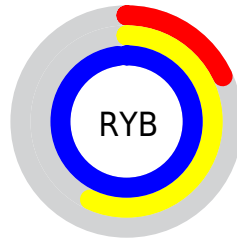

## Conversions Part 2

<b>Format</b>	<b>Color</b>
<b>RYB</b>	45, 146, 251
Decimal	3011835
CIELab	88.00, -42.64, -16.57
CIELCh	88, 45.751, 201.235
Yxy	72.0653, 0.2254, 0.3201
Android (android.graphics.Color)	4281201915 (0xFF2DF4FB)
YUV	185.2970, 32.3916, -123.0405
Hunter-Lab	84.8913, -41.8515, -12.0202

# Details

The CIELCh color **88, 45.751, 201.235** is a light color, and the websafe version is hex **33FFFF**. The color can be described as light washed cyan. A complement of this color would be **55, 88.919, 35.857**, and the grayscale version is **75, 0.009, 296.813**.

A 20% lighter version of the original color is **93, 36.444, 197.183**, and **69, 38.732, 203.128** is the 20% darker color. If you saturate the color by 10%, you get **88, 46.858, 201.619**, and if you desaturate by 10%, it is **89, 43.622, 200.985**.

# Distribution

- Red (18%)
- Green (96%)
- Blue (98%)

- Red (18%)
- Yellow (57%)
- Blue (98%)

- Cyan (82%)
- Magenta (3%)
- Yellow (0%)
- Black (2%)

- Cyan (82%)
- Magenta (4%)
- Yellow (2%)