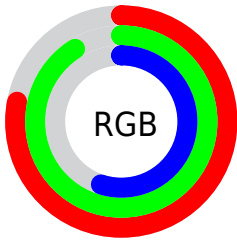

Distribution

- Red (78%)
- Green (91%)
- Blue (55%)