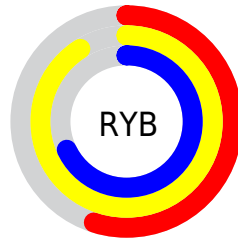

- Red (55%)
- Yellow (91%)
- Blue (68%)