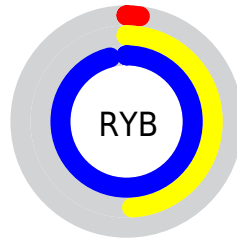

- Red (2%)
- Yellow (49%)
- Blue (96%)