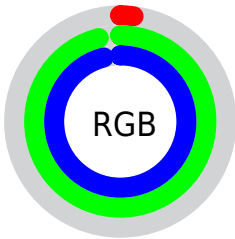

Distribution

- Red (2%)
- Green (96%)
- Blue (96%)