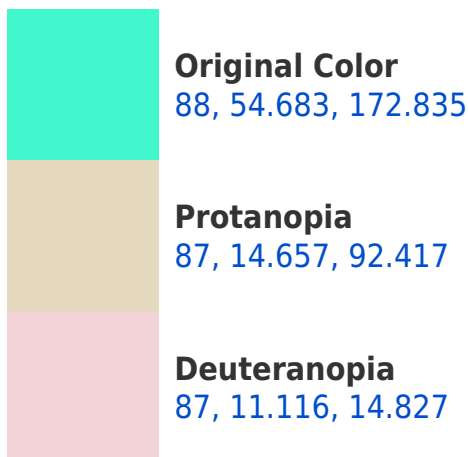

A 20% lighter version of the original color is **93, 34.920, 197.274**, and **69, 49.856, 170.806** is the 20% darker color. If you saturate the color by 10%, you get **88, 58.563, 171.139**, and if you desaturate by 10%, it is **89, 49.787, 174.356**.

Large Text (above 18pt) WCAG AAA ✓ Pass

Any Text WCAG AAA ✓ Pass

If you want to check with other color combinations, try the [Color Contrast Checker](#).

CIELCh 88, 54.683, 172.835

Background

This preview shows how black text looks on a background with the CIELCh color 88, 54.683, 172.835.

This preview shows how white text looks on a background with the CIELCh color 88, 54.683, 172.835.

Color Blindness Simulation

Color vision deficiency is a very complex topic, and I could not describe the different causes any better than Wikipedia does, so if you want to learn more, you should check out their [article about color blindness](#).

Dichromacy

Tritanopia
88, 34.968, 213.121

Trichromacy

Original Color
88, 54.683, 172.835

Protanomaly
86, 27.548, 158.743

Deuteranomaly
86, 18.364, 174.515

Tritanomaly
88, 40.504, 193.829

Monochromacy