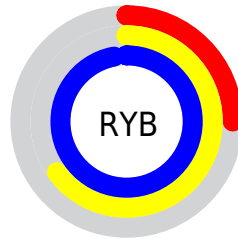

- Red (25%)
- Yellow (65%)
- Blue (97%)