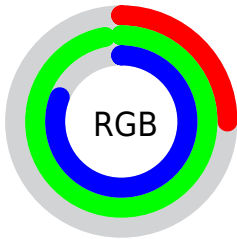

Distribution

- Red (25%)
- Green (97%)
- Blue (81%)