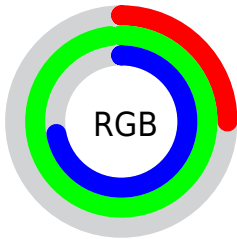

Distribution

- Red (25%)
- Green (98%)
- Blue (72%)