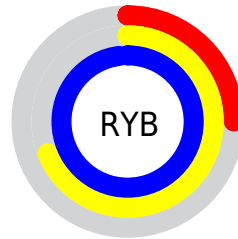

Conversions

Conversions Part 2

Format	Color
RYB	65, 177, 249
Decimal	4323768
CIELab	88.00, -59.86, 18.41
CIELCh	88, 62.631, 162.901
Yxy	72.0653, 0.2571, 0.4158
Android (android.graphics.Color)	4282513848 (0xFF41F9B8)
YUV	186.5740, -1.2690, -106.6204
Hunter-Lab	84.8913, -54.8713, 19.8308

Details

The CIELCh color **88, 62.631, 162.901** is a light color, and the websafe version is hex **33FFCC**. The color can be described as light washed spring green. A complement of this color would be **58, 72.538, 5.033**, and the grayscale version is **76, 0.009, 296.813**.

A 20% lighter version of the original color is **93, 37.097, 184.961**, and **69, 57.909, 160.696** is the 20% darker color. If you saturate the color by 10%, you get **88, 67.948, 160.934**, and if you desaturate by 10%, it is **89, 56.328, 164.656**.

Distribution

-  Red (25%)
-  Green (98%)
-  Blue (72%)

-  Red (25%)
-  Yellow (69%)
-  Blue (98%)

-  Cyan (74%)
-  Magenta (0%)
-  Yellow (26%)
-  Black (3%)

-  Cyan (74%)
-  Magenta (3%)
-  Yellow (28%)

Brightness & Saturation Gradients