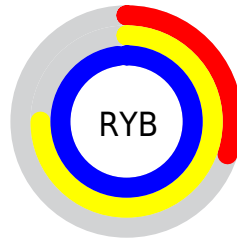

# Details

The CIELCh color **88, 68.349, 155.908** is a light color, and the websafe version is hex **66FF99**. The color can be described as light washed spring green. A complement of this color would be **60, 72.079, 353.751**, and the grayscale version is **76, 0.009, 296.813**.

A 20% lighter version of the original color is **93, 40.401, 170.265**, and **68, 64.887, 154.196** is the 20% darker color. If you saturate the color by 10%, you get **87, 75.443, 153.976**, and if you desaturate by 10%, it is **89, 60.272, 157.623**.

# Distribution

Red (30%)

Green (98%)

Blue (65%)

Red (30%)

Yellow (75%)

Blue (98%)

Cyan (69%)