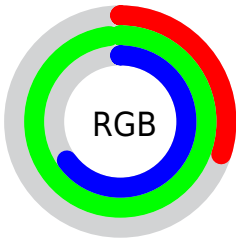

Distribution

Red (30%)

Green (98%)

Blue (65%)