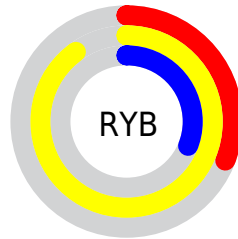

# Details

The CIELCh color **88, 71.785, 103.523** is a light color, and the websafe version is hex **CCCC33**. The color can be described as light muted yellow. A complement of this color would be **43, 87.988, 300.601**, and the grayscale version is **85, 0.010, 296.813**.

A 20% lighter version of the original color is **98, 59.517, 105.622**, and **68, 71.786, 103.608** is the 20% darker color. If you saturate the color by 10%, you get **88, 79.375, 102.875**, and if you desaturate by 10%, it is **88, 62.604, 104.309**.

# Distribution

Red (90%)

Green (89%)

Blue (31%)

Red (31%)

Yellow (90%)

Blue (31%)

Cyan (0%)