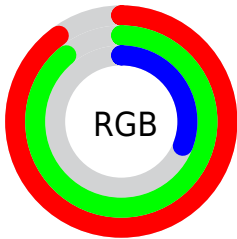

Distribution

Red (90%)

Green (89%)

Blue (31%)