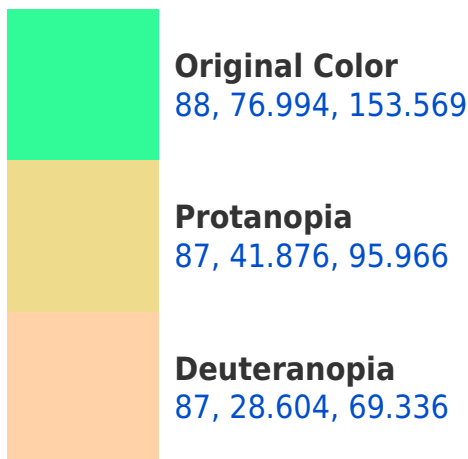

Color Blindness Simulation

Color vision deficiency is a very complex topic, and I could not describe the different causes any better than Wikipedia does, so if you want to learn more, you should check out their [article about color blindness](#).

Dichromacy