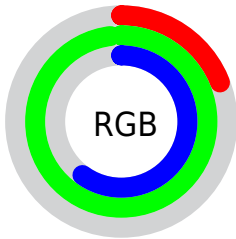

Distribution

Red (19%)

Green (98%)

Blue (60%)