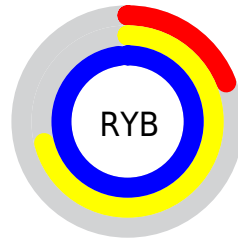

## Conversions Part 2

Format	Color
<a href="#">RYB</a>	<a href="#">48, 182, 251</a>
Decimal	<a href="#">3210136</a>
CIELab	<a href="#">88.00, -68.95, 34.27</a>
CIELCh	<a href="#">88, 76.994, 153.569</a>
Yxy	<a href="#">72.0653, 0.2676, 0.4647</a>
Android (android.graphics.Color)	<a href="#">4281400216 (0xFF30FB98)</a>
YUV	<a href="#">179.0170, -13.3194, -114.9019</a>
Hunter-Lab	<a href="#">84.8913, -61.2917, 30.4210</a>

# Details

The CIELCh color **88, 76.994, 153.569** is a light color, and the websafe version is hex **33FF99**. The color can be described as light washed spring green. A complement of this color would be **57, 79.160, 356.616**, and the grayscale version is **73, 0.009, 296.813**.

A 20% lighter version of the original color is **92, 47.939, 165.278**, and **69, 70.966, 149.998** is the 20% darker color. If you saturate the color by 10%, you get **88, 83.014, 151.398**, and if you desaturate by 10%, it is **89, 69.958, 155.530**.

# Distribution

Red (19%)

Green (98%)

Blue (60%)

Red (19%)

Yellow (71%)

Blue (98%)

Cyan (81%)