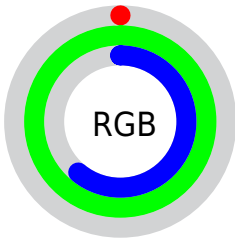

Distribution

- Red (0%)
- Green (99%)
- Blue (61%)