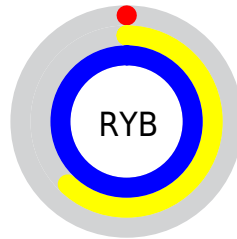

- Red (0%)
- Yellow (62%)
- Blue (99%)