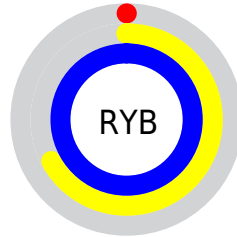

- Red (0%)
- Yellow (67%)
- Blue (100%)