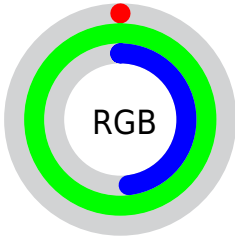

Distribution

- Red (0%)
- Green (100%)
- Blue (48%)