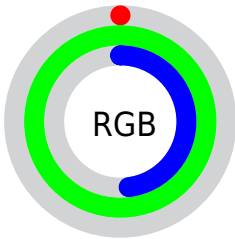

Distribution

- Red (0%)
- Green (100%)
- Blue (48%)