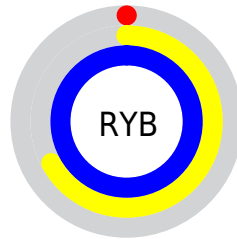

- Red (0%)
- Yellow (67%)
- Blue (100%)