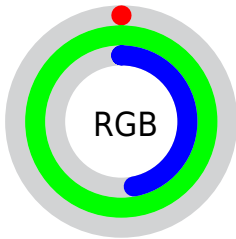

Distribution

- Red (0%)
- Green (100%)
- Blue (47%)