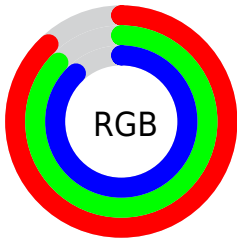

Distribution

- Red (88%)
- Green (87%)
- Blue (88%)