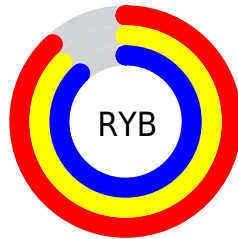

- Red (88%)
- Yellow (87%)
- Blue (88%)