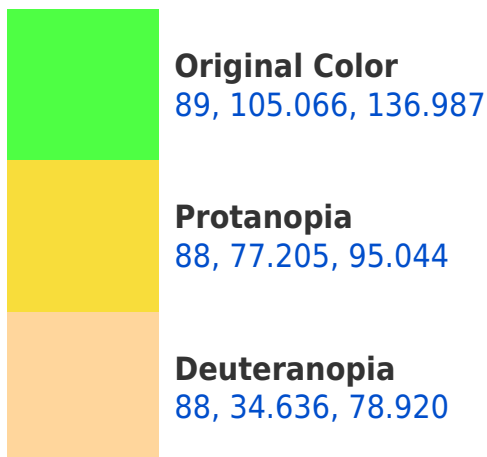

Color Blindness Simulation

Color vision deficiency is a very complex topic, and I could not describe the different causes any better than Wikipedia does, so if you want to learn more, you should check out their [article about color blindness](#).

Dichromacy