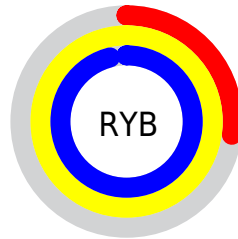

- Red (27%)
- Yellow (100%)
- Blue (96%)