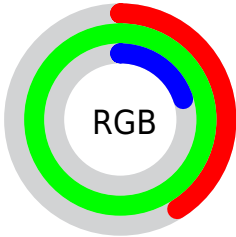

Distribution

- Red (41%)
- Green (100%)
- Blue (20%)