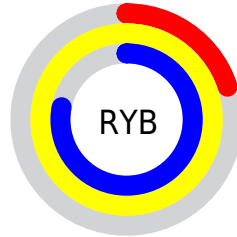

- Red (20%)
- Yellow (100%)
- Blue (78%)