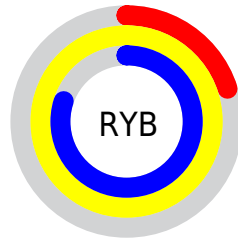

- Red (20%)
- Yellow (100%)
- Blue (80%)