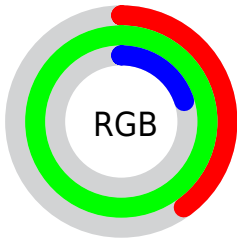

Distribution

- Red (40%)
- Green (100%)
- Blue (20%)