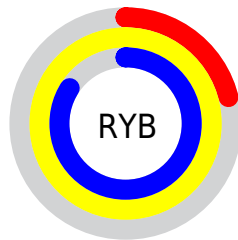

- Red (21%)
- Yellow (100%)
- Blue (84%)