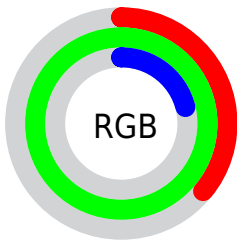

Distribution

- Red (36%)
- Green (100%)
- Blue (21%)