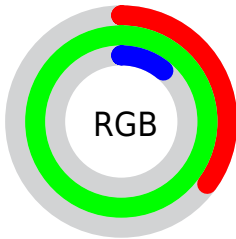

Distribution

- Red (35%)
- Green (100%)
- Blue (11%)