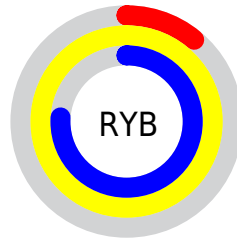

- Red (11%)
- Yellow (100%)
- Blue (76%)