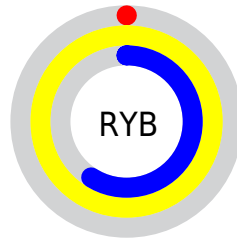

- Red (0%)
- Yellow (100%)
- Blue (59%)