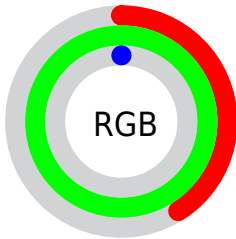

Distribution

- Red (41%)
- Green (100%)
- Blue (0%)