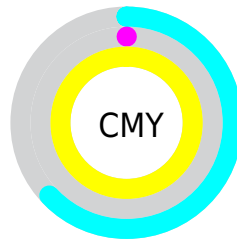

A 20% lighter version of the original color is **92, 85.383, 128.836**, and **69, 98.631, 136.016** is the 20% darker color. If you saturate the color by 10%, you get **89, 114.024, 132.164**, and if you desaturate by 10%, it is **89, 109.218, 131.151**.

# Distribution

- Red (37%)
- Green (100%)
- Blue (1%)

- Red (1%)
- Yellow (100%)
- Blue (64%)

- Cyan (63%)
- Magenta (0%)
- Yellow (99%)
- Black (0%)

- Cyan (63%)
- Magenta (0%)
- Yellow (99%)

# Brightness & Saturation Gradients

These gradients show how the CIELCh color 89, 113.696, 132.054 changes by changing the brightness by 10 percent. The first figure shows a shift by +10% for each color and the second figure -10%.