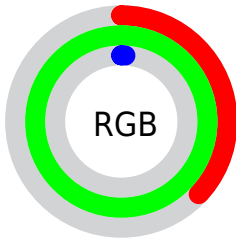

Distribution

- Red (37%)
- Green (100%)
- Blue (1%)