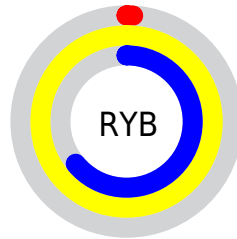

- Red (1%)
- Yellow (100%)
- Blue (64%)