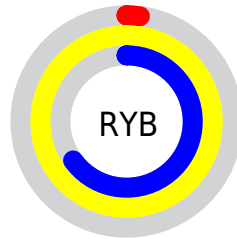

- Red (2%)
- Yellow (100%)
- Blue (65%)