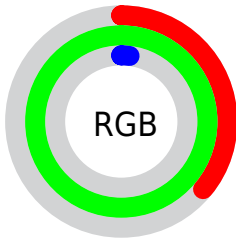

Distribution

- Red (36%)
- Green (100%)
- Blue (2%)