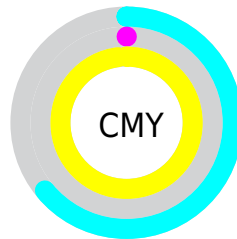

A 20% lighter version of the original color is **92, 85.338, 129.351**, and **69, 98.631, 136.016** is the 20% darker color. If you saturate the color by 10%, you get **89, 114.403, 132.445**, and if you desaturate by 10%, it is **89, 109.419, 131.446**.

# Distribution

- Red (36%)
- Green (100%)
- Blue (2%)

- Red (2%)
- Yellow (100%)
- Blue (65%)

- Cyan (64%)
- Magenta (0%)
- Yellow (98%)
- Black (0%)

- Cyan (64%)
- Magenta (0%)
- Yellow (98%)

# Brightness & Saturation Gradients

These gradients show how the CIELCh color 89, 114.046, 132.316 changes by changing the brightness by 10 percent. The first figure shows a shift by +10% for each color and the second figure -10%.