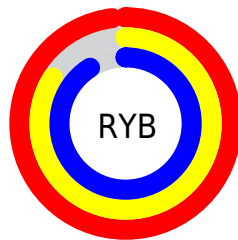

# Details

The CIELCh color `89, 16.016, 347.192` is a light color, and the websafe version is hex `FFCCCC`. A complement of this color would be `96, 15.654, 164.612`, and the grayscale version is `90, 0.011, 296.813`.

A 20% lighter version of the original color is `100, 0.012, 296.813`, and `69, 15.935, 347.634` is the 20% darker color. If you saturate the color by 10%, you get `83, 27.142, 348.247`, and if you desaturate by 10%, it is `95, 5.092, 346.206`.

# Distribution

Red (98%)

Green (84%)

Blue (91%)

Red (98%)

Yellow (84%)

Blue (91%)

Cyan (0%)