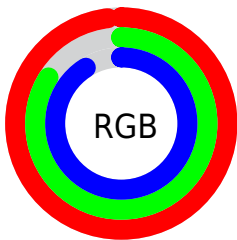

Distribution

Red (98%)

Green (84%)

Blue (91%)