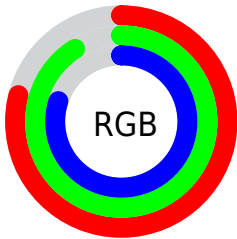

Distribution

- Red (79%)
- Green (91%)
- Blue (80%)