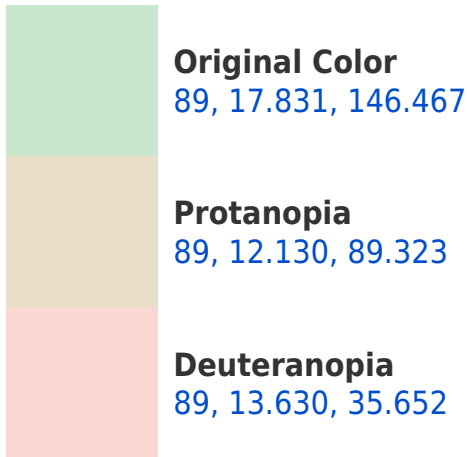

## **Background**

This preview shows how black text looks on a background with the CIELCh color 89, 17.831, 146.467.

This preview shows how white text looks on a background with the CIELCh color 89, 17.831, 146.467.

## Dichromacy

**Tritanopia**  
89, 11.049, 257.484

# Trichromacy

**Original Color**  
89, 17.831, 146.467

**Protanomaly**  
89, 12.028, 116.260

**Deuteranomaly**  
89, 8.322, 80.215

**Tritanomaly**  
89, 7.682, 206.782