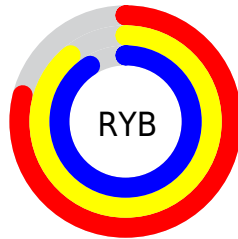

- Red (79%)
- Yellow (89%)
- Blue (91%)