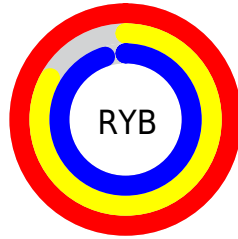

## Conversions Part 2

<b>Format</b>	<b>Color</b>
<b>R<sub>YB</sub></b>	254, 211, 241
Decimal	16700401
CIE <sub>Lab</sub>	89.00, 19.90, -9.04
CIE <sub>LCh</sub>	89, 21.859, 335.558
Yxy	74.1641, 0.3236, 0.2992
Android (android.graphics.Color)	4294890481 (0xFF FED3 F1)
YUV	227.2770, 6.7654, 23.4361
Hunter-Lab	86.1186, 15.5330, -4.0684

# Details

The CIELCh color **89, 21.859, 335.558** is a light color, and the websafe version is hex **FFCCFF**. A complement of this color would be **96, 21.695, 153.133**, and the grayscale version is **90, 0.011, 296.813**.

A 20% lighter version of the original color is **100, 0.012, 296.813**, and **69, 22.046, 335.426** is the 20% darker color. If you saturate the color by 10%, you get **83, 34.873, 336.334**, and if you desaturate by 10%, it is **95, 8.874, 334.812**.

# Distribution

Red (100%)

Green (83%)

Blue (95%)

Red (100%)

Yellow (83%)

Blue (95%)

Cyan (0%)