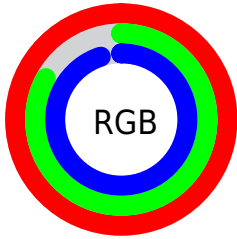

Distribution

Red (100%)

Green (83%)

Blue (95%)