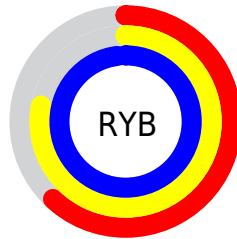

- Red (62%)
- Yellow (78%)
- Blue (98%)