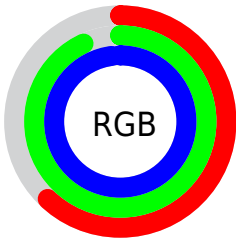

Distribution

- Red (62%)
- Green (93%)
- Blue (98%)