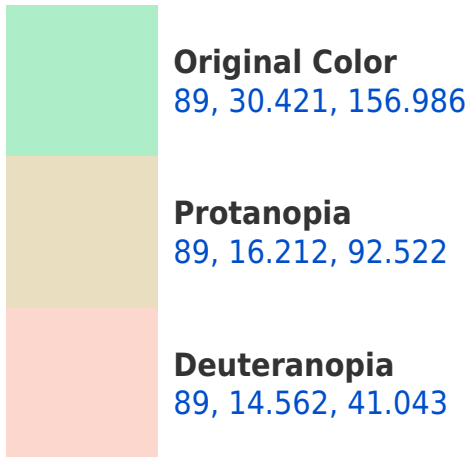

# Black Background

This preview shows how the CIELCh color 89, 30.421, 156.986 looks on a black background.

## Background

This preview shows how black text looks on a background with the CIELCh color 89, 30.421, 156.986.

This preview shows how white text looks on a background with the CIELCh color 89, 30.421, 156.986.

## Dichromacy

**Tritanopia**  
89, 17.874, 230.384

# Trichromacy

**Original Color**  
89, 30.421, 156.986

**Protanomaly**  
89, 18.135, 127.884

**Deuteranomaly**  
88, 10.383, 109.309

**Tritanomaly**  
89, 18.506, 193.319