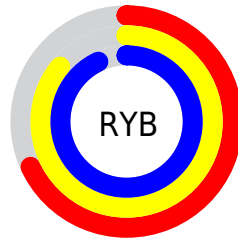

- Red (68%)
- Yellow (86%)
- Blue (93%)