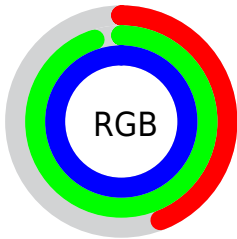

Distribution

- Red (44%)
- Green (95%)
- Blue (100%)