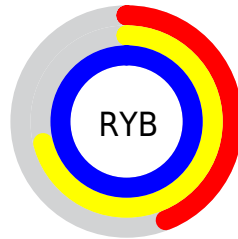

- Red (44%)
- Yellow (71%)
- Blue (100%)