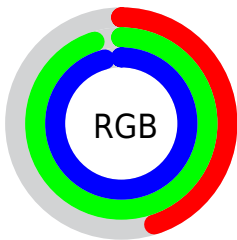

Distribution

- Red (45%)
- Green (95%)
- Blue (96%)