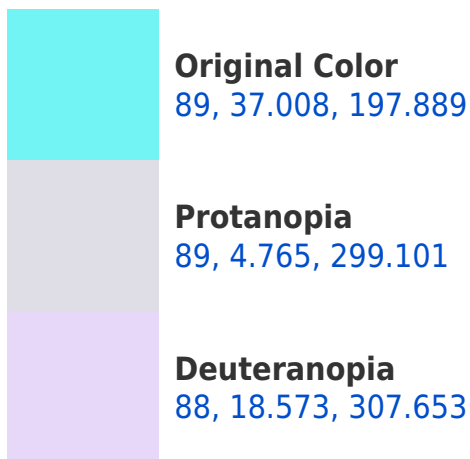

# Black Background

This preview shows how the CIELCh color 89, 37.008, 197.889 looks on a black background.

## **Background**

This preview shows how black text looks on a background with the CIELCh color 89, 37.008, 197.889.

This preview shows how white text looks on a background with the CIELCh color 89, 37.008, 197.889.

## Dichromacy

**Tritanopia**  
89, 29.987, 215.014

# Trichromacy

**Original Color**  
89, 37.008, 197.889

**Protanomaly**  
88, 15.563, 210.119

**Deuteranomaly**  
88, 16.627, 242.759

**Tritanomaly**  
89, 32.260, 207.776