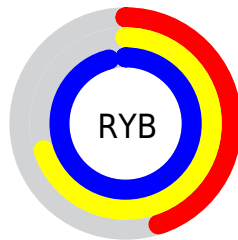

- Red (45%)
- Yellow (70%)
- Blue (96%)