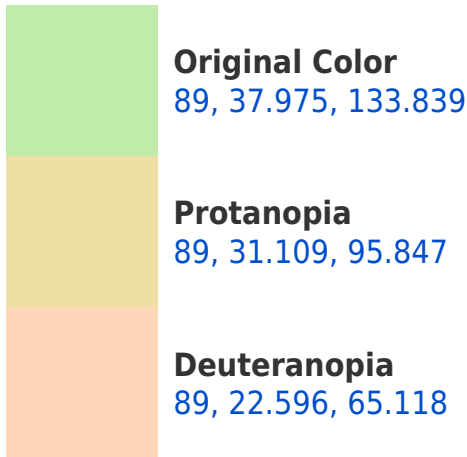

Previews

White Background

This preview shows how the CIELCh color 89, 37.975, 133.839 looks on a white background.

Color Contrast Check

Large Text (above 18pt) WCAG AA × Fail

Any Text WCAG AA × Fail

Large Text (above 18pt) WCAG AAA × Fail

Large Text (above 18pt) WCAG AAA ✓ Pass

Any Text WCAG AAA ✓ Pass

If you want to check with other color combinations, try the [Color Contrast Checker](#).

CIELCh 89, 37.975, 133.839

Background

This preview shows how black text looks on a background with the CIELCh color 89, 37.975, 133.839.

This preview shows how white text looks on a background with the CIELCh color 89, 37.975, 133.839.

Color Blindness Simulation

Color vision deficiency is a very complex topic, and I could not describe the different causes any better than Wikipedia does, so if you want to learn more, you should check out their [article about color blindness](#).

Dichromacy

Tritanopia
89, 12.190, 249.558

Trichromacy

Original Color
89, 37.975, 133.839

Protanomaly
89, 31.939, 111.741

Deuteranomaly
89, 23.031, 99.568

Tritanomaly
89, 12.677, 169.016

Monochromacy