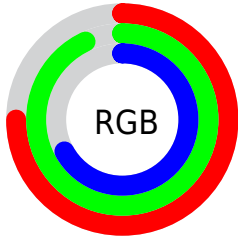

Distribution

- Red (75%)
- Green (93%)
- Blue (67%)