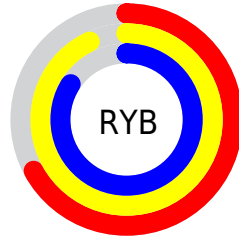

- Red (67%)
- Yellow (93%)
- Blue (84%)